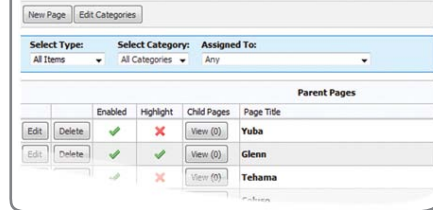

Professional Design

Customize a range of professionally designed ED templates with your own logo, color scheme, and photography.

Unlimited Pages

Create an unlimited number of new web pages with full layout capabilities including use of links, tables, photos, videos, flash, documents, & more.